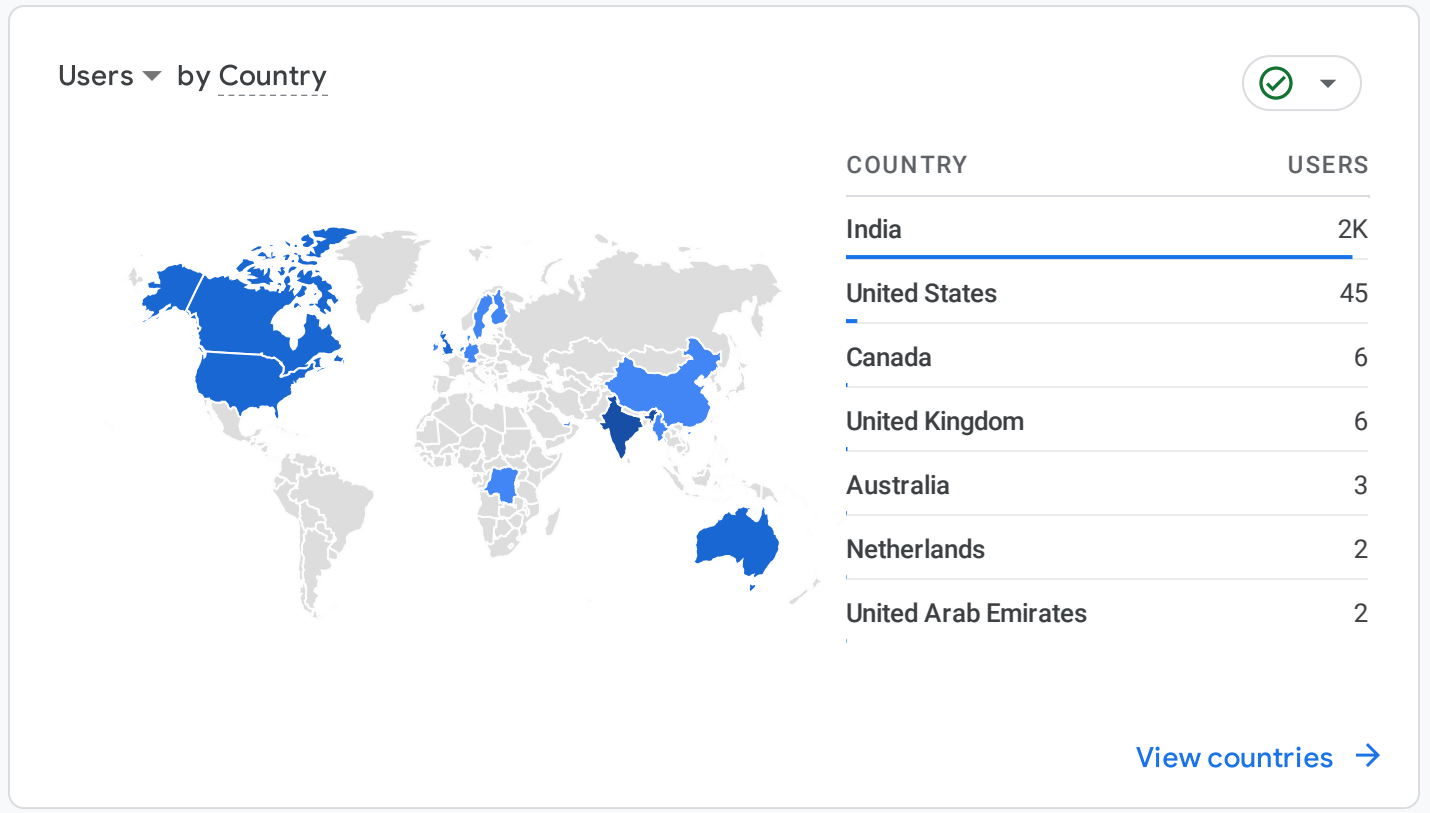

All Users [Add comparison +](#)

Last 28 days Mar 17 - Apr 13, 2023 ▾

Reports snapshot

WHERE DO YOUR NEW USERS COME FROM?

WHAT ARE YOUR TOP CAMPAIGNS?

HOW ARE ACTIVE USERS TRENDING?

HOW WELL DO YOU RETAIN YOUR USERS?